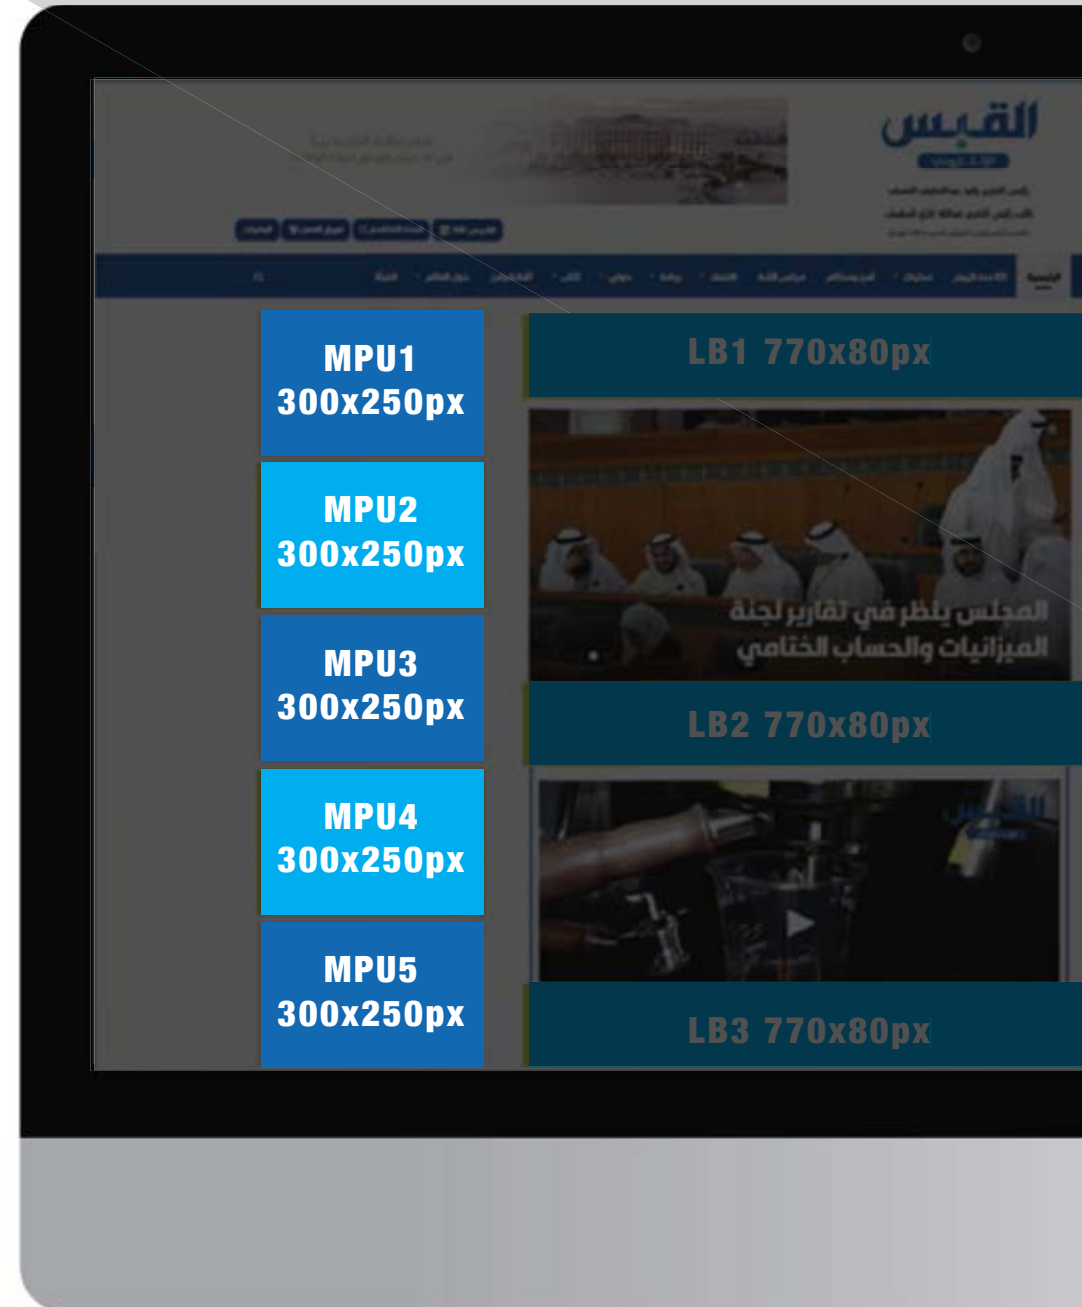

Medium Rectangle

MPU 1	1,600_{KD}	M o n t h l y
MPU 2	1,400_{KD}	
MPU 3	1,200_{KD}	
MPU 4	1,100_{KD}	
MPU 5	1,000_{KD}