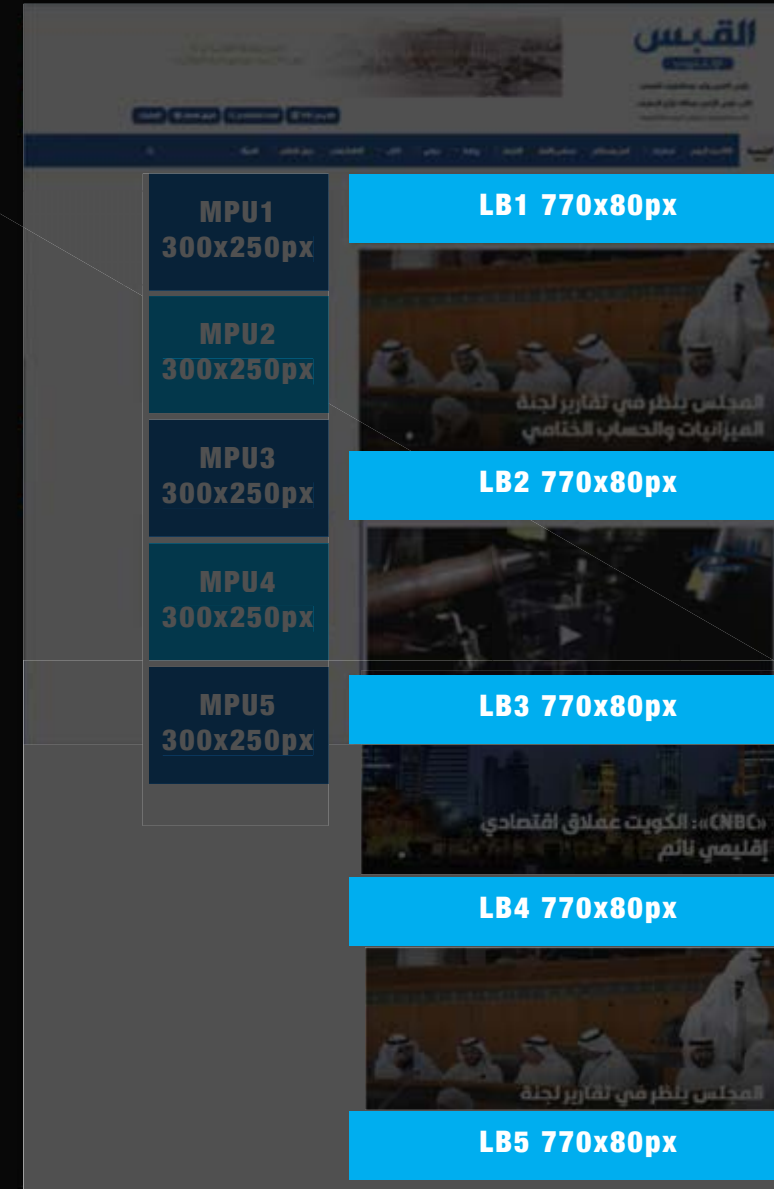

Leaderboard (One Week)

LB1
425 KD

LB2, LB3
375 KD

LB4, LB5
300 KD

Special Package (One Week)

MPU1+LB1
650 KD

MPU2+LB2
550 KD